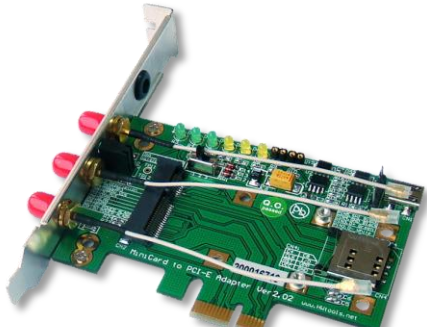

PCI-E CARD CONVERTOR BOARD

PCI-E Card convertor board

MiniCard convertor products for Wi-Fi Wireless module

Mini PCI-E to PCI-E adapter

MP2A