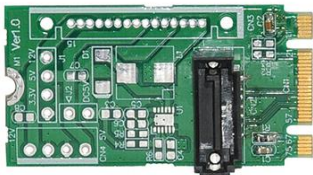

## Contents

M.2 convertor board	1
ExpressCard convertor board	2
PCI-E Card convertor board	3
mPCIe from factor convertor board	7
Company info	9

## M.2 (NGFF) convertor board

SATA to M.2(NGFF)-Socket2-B+M-2242-SATA adapter with SATA Power  
**M2S**

SATA to M.2(NGFF)-Socket2-B+M-2242-SATA Adapter  
**M2S-C**

PCIe X4 to M.2 (NGFF) Adapter  
Socket 3 PCIe-based SSD, Key M, dimension type 2260/2280  
**P4SM2**