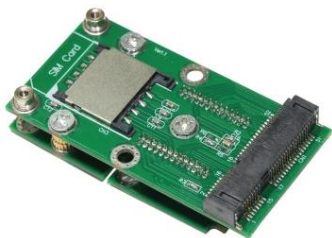

## mPCIe from factor convertor board

M.2 (NGFF) to mPCIe (PCIe + USB) Adapter for Wi-Fi/BT  
(→Right) **M2MP1**

M.2 (NGFF) to mini PCI-E Adapter for CDMA/LTE  
(←Left) **M2MU2**

SATA to mini-SATA adapter  
**PMMC**

SATA to mini-SATA adapter  
(→Right) **PMMD-C**

SATA to mini-SATA adapter with SATA Power  
(←Left) **PMMD**

DB3U to MiniCard Vertical Extender with SIM Card Slot  
**MM3U**

Half to Full MiniCard adapter ver1.2  
**MM2U**