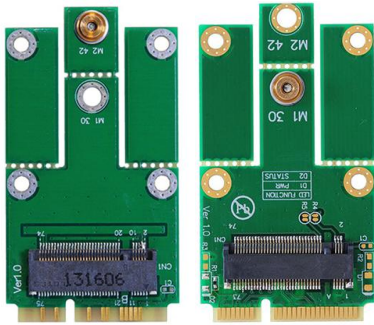

MPCIe FROM FACTOR CONVERTOR BOARD

mPCIe from factor convertor board

M.2 (NGFF) to mPCIe (PCIe + USB) Adapter for Wi-Fi/BT
(→Right) **M2MP1**

M.2 (NGFF) to mini PCI-E Adapter for CDMA/LTE
(←Left) **M2MU2**