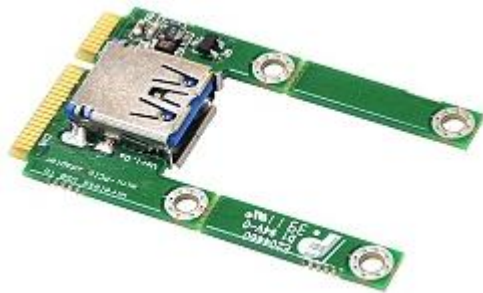

## mPCIe from factor convertor board

M.2 (NGFF) to mPCIe (PCIe + USB) Adapter for Wi-Fi/BT  
(→Right) **M2MP1**

M.2 (NGFF) to mini PCI-E Adapter for CDMA/LTE  
(←Left) **M2MU2**

SATA to mini-SATA adapter  
**PMMC**

SATA to mini-SATA adapter  
(→Right) **PMMD-C**

SATA to mini-SATA adapter with SATA Power  
(←Left) **PMMD**

DB3U to MiniCard Vertical Extender with SIM Card Slot  
**MM3U**

Half to Full MiniCard adapter ver1.2  
**MM2U**

# MPCIIE FROM FACTOR CONVERTOR BOARD

MiniCard to USB2.0 Adapter  
PM3U

PCI-E / Mini PCI-E Adapter (build  
in 3.3V to 5V DCDC)

(←Left) PM2

PCI-E / Mini PCI-E Adapter  
(→Right) PM2C

Part-Number	Where to buy?	Project Name
M2MP1	<a href="#">Web-shop</a>	M.2 (NGFF) to mPCIe (PCIe + USB) Adapter
M2MU2	<a href="#">Web-shop</a>	M.2 (NGFF) to mini PCI-E Adapter
MM2U	<a href="#">Web-shop</a>	Half to Full MiniCard adapter ver1.2
MM3U-DB3U	<a href="#">Web-shop</a>	DB3U to MiniCard Vertical Extender with SIM Card Slot
PM2	<a href="#">Web-shop</a>	PCI-E / Mini PCI-E adapter (build in 3.3V to 5V DCDC)
PM2-C	<a href="#">Web-shop</a>	PCI-E / Mini PCI-E adapter
PM3U	<a href="#">Web-shop</a>	MiniCard to USB2.0 Adapter
PMMC	<a href="#">Web-shop</a>	SATA to mini-SATA adapter
PMMD	<a href="#">Web-shop</a>	SATA to mini-SATA adapter with SATA Power
PMMD-C	<a href="#">Web-shop</a>	SATA to mini-SATA adapter